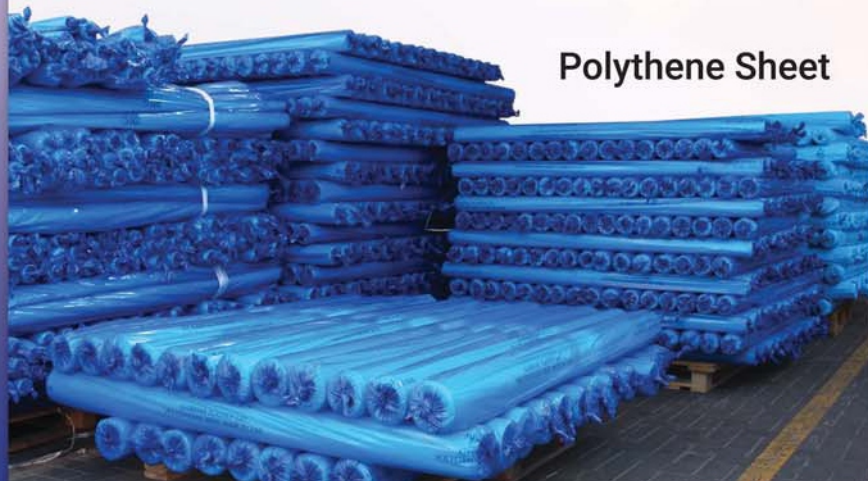

Polythene Sheet