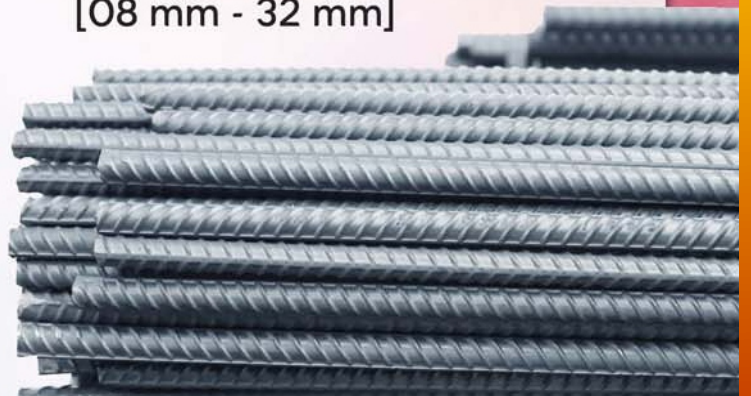

JINDAL
SHADEED
Made in Oman

لصناعة الحديد
SHATAF STEEL
Made in UAE

GSI
GULF STEEL
Made in UAE

Epoxy Coated
Steel Rebar Available

Hot Rolled
Deformed Steel Coils

Deformed Steel Rebar
[08 mm - 32 mm]

Dubai, United Arab Emirates